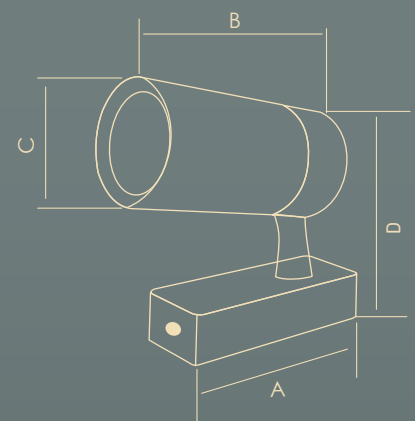

APPLICATIONS

- Jewellery Showrooms • Shelf Lighting • Art Galleries • Corporate Offices