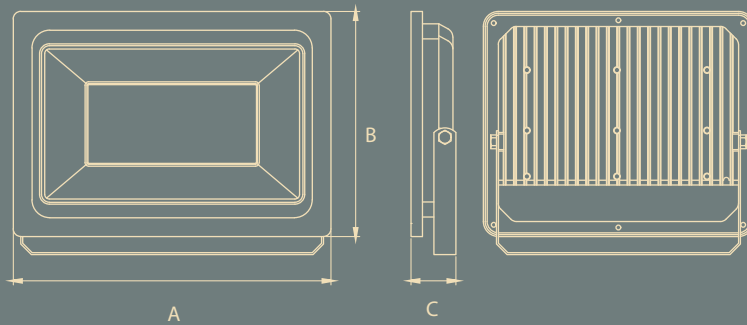

Rated wattage	Length (A)	Width (B)	Height (C)
10W	115	90	29.5
20W	145	110	33.5
30W	185	135	36
50W	205	165	42

All dimensions are in mm

APPLICATIONS

• Area Lighting • Sports Complex • Hoardings