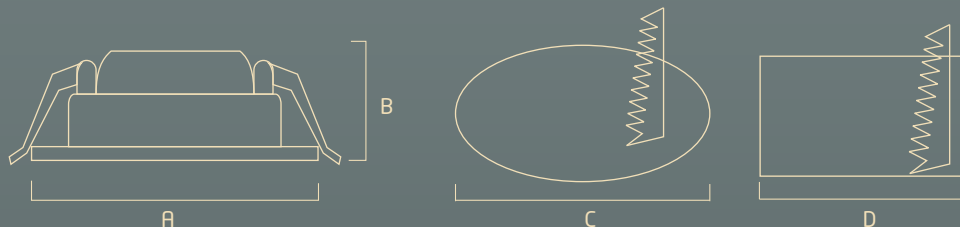

LED COB Downlighter has a unique narrow beam-angle light distribution, slim design that makes it perfect to fix in small height ceiling. It comes with aluminium housing for better heat management during long burning hours.

Details	LED COB Downlighter - Slim				
Rated Wattage	3W	6W	9W	15W	18W
Lumen	210	500	750	1150	1500
Shape	Square/Round	Square/Round	Square/Round	Square/Round	Round
Cut-out size (mm)	Square-62X62 Round-Ø62mm	Square-72X72 Round-Ø72mm	Square-72X72 Round-Ø72mm	Square-96X96 Round-Ø96mm	Square-106X106 Round-Ø106mm
Power Factor	>0.90	>0.90	>0.90	>0.90	>0.90
Colour Temperature	3000K, 6000K	3000K, 6000K	3000K, 6000K	3000K, 6000K	3000K, 6000K
Housing	Aluminium	Aluminium	Aluminium	Aluminium	Aluminium
Beam Angle	40°	40°	40°	40°	40°
Swivel Arrangement	Up to 60°	Up to 60°	Up to 60°	Up to 60°	Up to 60°
MRP (₹)	450	600	750	1200	1500
Std. Pkg.	20	20	20	10	10

Rated Wattage	Length (A)	Height (B)	Cut-Out (C)	Cut-Out (D)
3W	72	18	60	60x60
6W	82	20	70	70x70
9W	87	21	75	75x75
15W	106	36	95	95x95
18W	116	31	106	106x106

All dimensions are in mm