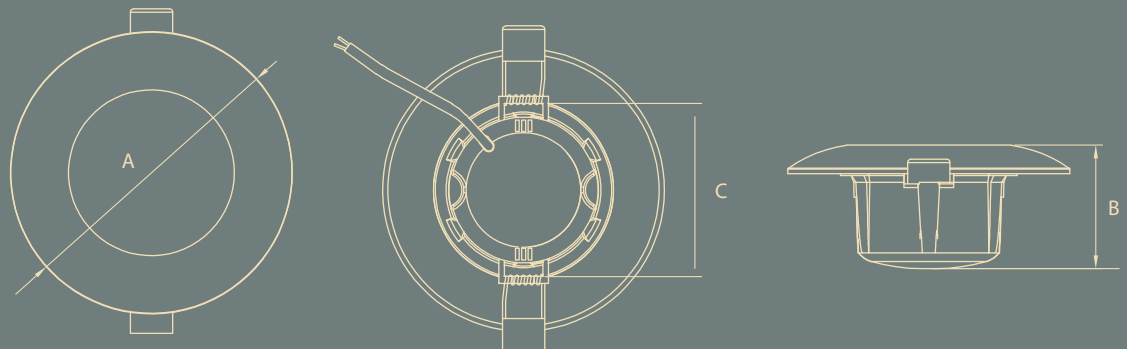

Rated Wattage	Length (A)	Height (B)	Cut-Out (C)
3W	81	35	50
All dimensions are in mm			

APPLICATIONS

• Residences • Showrooms • Malls • Offices • Educational Institutes