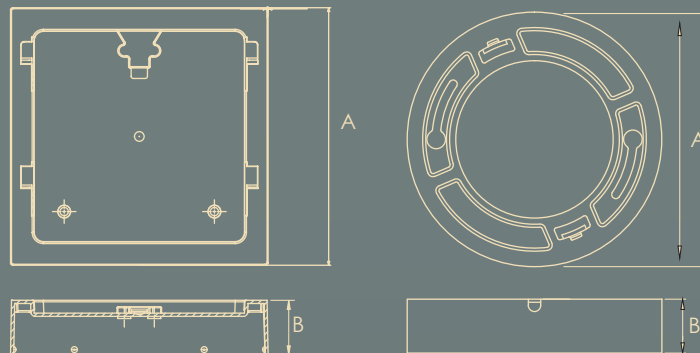

Details	LED Screen Panel - Full Screen			
Rated Wattage	6W	12W	18W	24W
Lumen	510	990	1480	1980
Shape	Square/Round	Square/Round	Square/Round	Square/Round
Power Factor	>0.90	>0.90	>0.90	>0.90
Colour Temperature	3000K, 6000K	3000K, 6000K	3000K, 6000K	3000K, 6000K
Housing	Polycarbonate	Polycarbonate	Polycarbonate	Polycarbonate
MRP (₹)	800	1000	1400	1800
Std. Pkg.	20	20	20	10