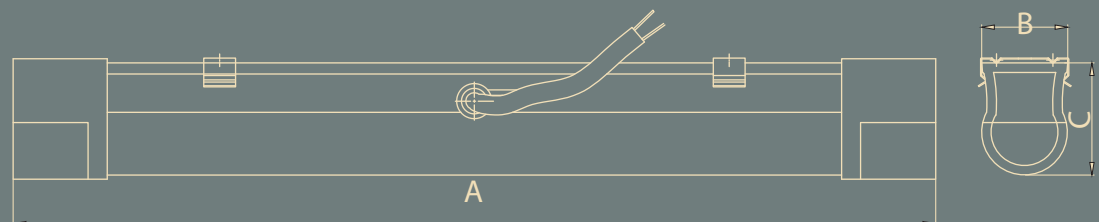

Rated Wattage	Length (A)	Width (B)	Height (C)
20W	1135	28	37
All dimensions are in mm			

APPLICATIONS

• Home • Offices • Shops • Restaurants • General Purpose Lighting