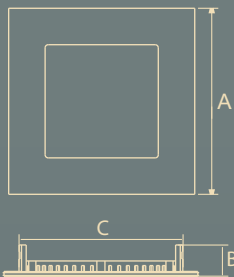

Details	LED Recess Panel - Metal				
Rated Wattage	3W	6W	12W	18W	24W
Lumen	240	430	880	1600	2100
Power Factor	>0.90	>0.90	>0.90	>0.90	>0.90
Colour Temperature	3000K, 4000K, 6500K	3000K, 4000K, 6500K	3000K, 4000K, 6500K	3000K, 4000K, 6500K	3000K, 4000K, 6500K
Shape	Square/Round	Square/Round	Square/Round	Square/Round	Square
Cut-out size (mm)	Square-70x70 Round-Ø70	Square-110x110 Round-Ø110	Square-160x160 Round-Ø160	Square-205x205 Round-Ø205	270x270
Housing	Aluminium Die Casting	Aluminium Die Casting	Aluminium Die Casting	Aluminium Die Casting	Aluminium Die Casting
MRP (₹)	400	700	900	1400	1800
Std. Pkg.	20	20	20	06	10