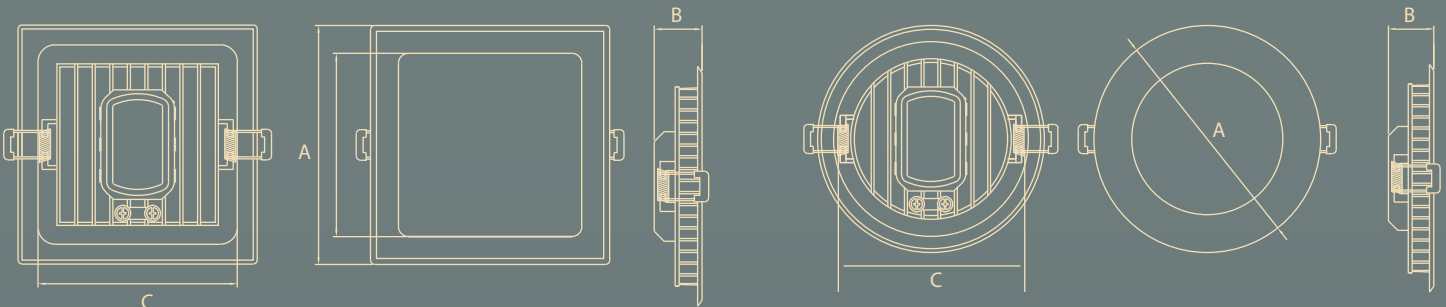

Details	LED Recess Panel - Polycarbonate				
Rated Wattage	3W	6W	12W	15W	18W
Lumen	225	450	1080	1200	1620
Power Factor	>0.90	>0.90	>0.90	>0.90	>0.90
Colour Temperature	3000K, 4000K, 6500K	3000K, 4000K, 6500K	3000K, 4000K, 6500K	3000K, 4000K, 6500K	3000K, 4000K, 6500K
Shape	Square/Round	Square/Round	Square/Round	Square/Round	Square/Round
Housing	Polycarbonate	Polycarbonate	Polycarbonate	Polycarbonate	Polycarbonate
Cut-out size (mm)	Square-70x70 Round- Ø70	Square-110x110 Round- Ø110	Square-160x160 Round- Ø160	Square-160x160 Round- Ø160	Square-205x205 Round- Ø205
MRP (₹)	350	550	750	800	950
Std. Pkg.	20	20	20	20	10