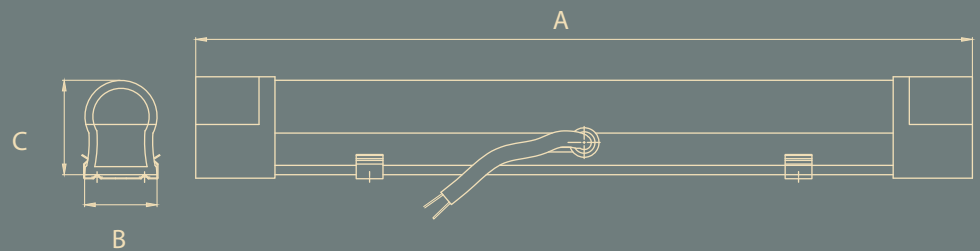

Rated Wattage	Length (A)	Width (B)	Height (C)
20W	1135	28	37
All dimensions are in mm			

APPLICATIONS

• Staircase • Balconies • Store Room • Parking Area • Bathroom

LED BATTEN - 3 STEP DIMMING

LED Batten comes with a 3-step dimming feature that helps to set the brightness level to 100%-50% -25% as per your requirement with the help of ON-OFF switch.