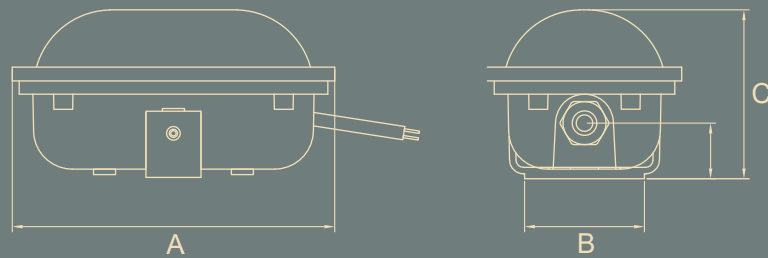

Rated Wattage	Length (A)	Width (B)	Height (C)
5W	117	44	61
12W	165	85	65

All dimensions are in mm

APPLICATIONS

- Staircase • Balconies • Gardens • Rooftops