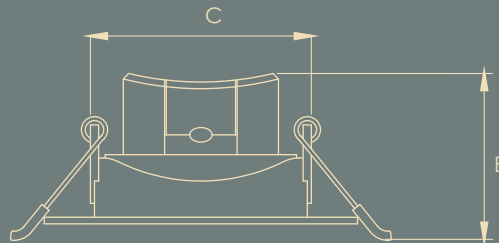

Details	LED COB Spot Light			
Rated Wattage	3W	6W	9W	12W
Lumen	240	510	765	1020
Shape	Round	Round	Round	Round
Cut-out size (mm)	Ø52mm	Ø68mm	Ø90mm	Ø115mm
Power Factor	>0.90	>0.90	>0.90	>0.90
Colour Temperature	6500K, 4000K, 3000K	6500K, 4000K, 3000K	6500K, 4000K, 3000K	6500K, 4000K, 3000K
Housing	Polycarbonate	Polycarbonate	Polycarbonate	Polycarbonate
Beam Angle	40°	40°	40°	40°
Swivel Arrangement	50°	50°	50°	50°
MRP (₹)	450	600	750	1000
Std. Pkg.	20	20	20	20