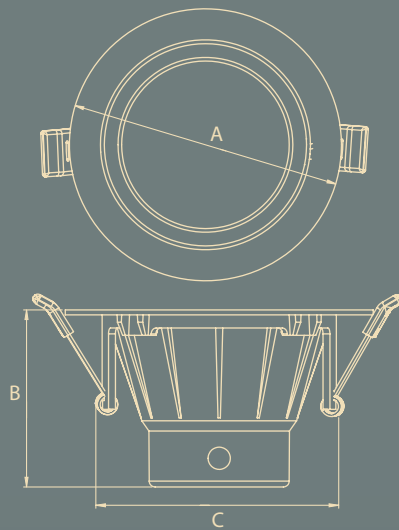

EYELUV LED DOWNLIGHTER

EYELUV LED downlighter comes with revolutionary FCT (Flicker Control Technology) which reduces the harmful invisible flickers present in light that causes eye strain, eye-fatigue, and many other eye-health complications.

Details	EYELUV LED Downlighter
Rated Wattage	5W
Shape	Round
Lumen	450
Power Factor	>0.90
Cut-out Size	Ø90mm
Colour Temperature	6500K / 3000K
MRP (₹)	500
Std. Pkg.	20

Rated Wattage	Length (A)	Height (B)	Cut-Out (C)
5W	105	61	90
All dimensions are in mm			

APPLICATIONS

• Home • School • Colleges • Offices • Malls • Showrooms