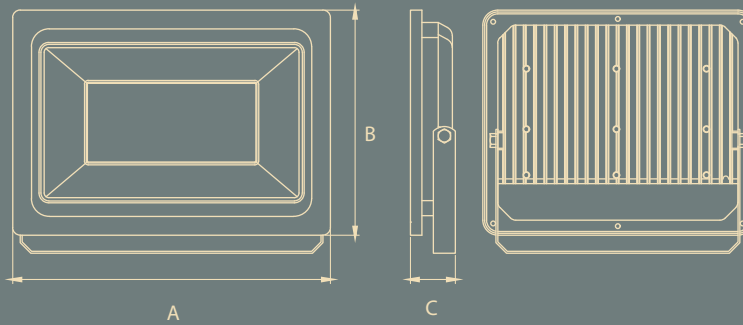

Rated wattage	Length (A)	Width (B)	Height (C)
70W	229	165	40
100W	285	220	48
150W	340	250	55
200W	400	300	55

All dimensions are in mm

APPLICATIONS

- Area Lighting • Sports Complex • Hoardings