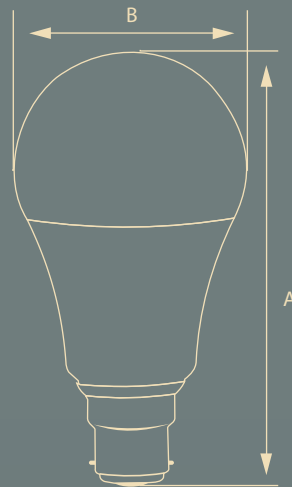

Rated Wattage	Length (A)	Width (B)
30W	184	100
40W/45W	219	120
50W	208	140
55W/60W	250	140
All dimensions are in mm		

APPLICATIONS

• Home • Offices • Shops • Restaurants • General Purpose Lighting

LED LAMP - HIGH GLO

High Glo LED Lamp comes with 180° beam angle which provides more brightness with wider light spread. It complies with BEE 3-Star Rating.

Details	LED Lamp - High Glo			
Rated Wattage	8W	10W	12W	15W
Lumen	840	1050	1260	1575
Power Factor	>0.90	>0.90	>0.90	>0.90
Colour Temperature	3000K/6500K	3000K/6500K	3000K/6500K	3000K/6500K
CRI	>80	>80	>80	>80
Beam Angle	180°	180°	180°	180°
Base	B22d/E27	B22d/E27	B22d/E27	B22d/E27
MRP (₹)	175	200	300	350
Std. Pkg.	60	60	60	60