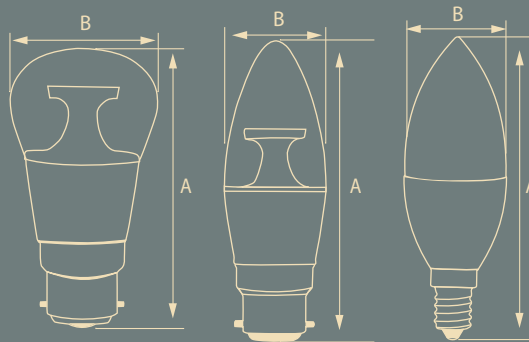

Rated Wattage	Length (A)	Width (B)
2.7W Candle Lamp	106	36
4.5W Candle Lamp	95	50
4.5W Pigmy Lamp	95	50

All dimensions are in mm

APPLICATIONS

• Home • Offices • Shops • Restaurants • General Purpose Lighting