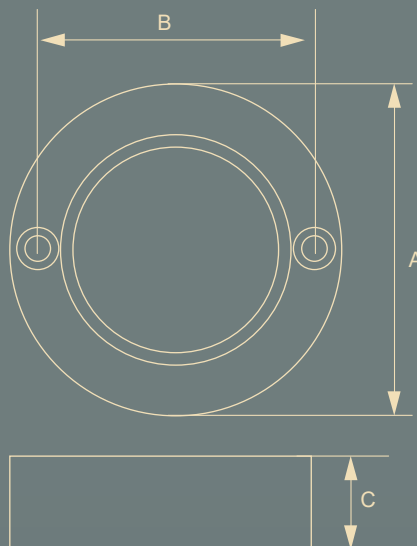

Rated Wattage	Length (A)	Height (C)	Mounting Hole (B)
3W	60	16	45
6W	90	16	75

All dimensions are in mm

APPLICATIONS

• Home Decor • Modular Kitchen • Showcases • Wardrobes • Cabinet Lighting