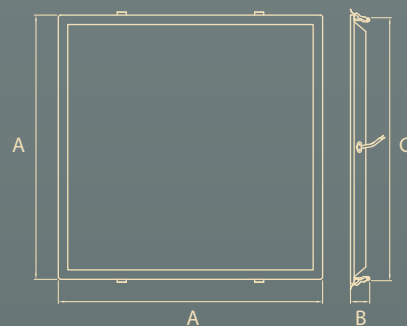

APPLICATIONS

• Home • School • Colleges • Offices • Malls • Showrooms