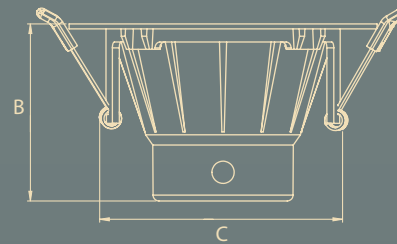

Rated Wattage	Length (A)	Height (B)	Cut-Out (C)
5W	105	61	90
All dimensions are in mm			

APPLICATIONS

- Residences • Showrooms • Malls • Offices • Educational Institutes