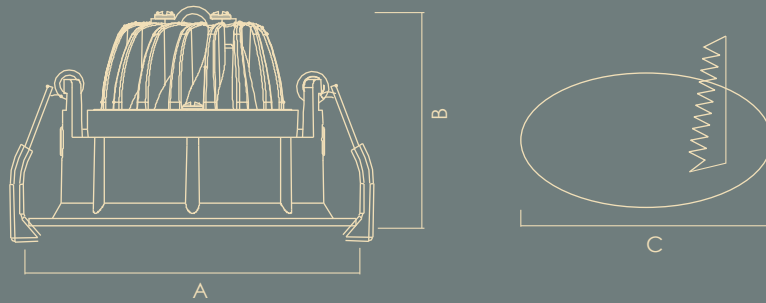

Details	LED COB Downlighter	
Rated Wattage	24W	30W
Lumen	1920	2000
Shape	Round	Round
Cut-out size (mm)	Ø138mm	Ø138mm
Colour Temperature	3000K, 6000K	3000K, 6000K
Housing	Aluminium Die casting	Aluminium Die casting
Beam Angle	40°	40°
MRP (₹)	2000	2600
Std. Pkg.	10	10