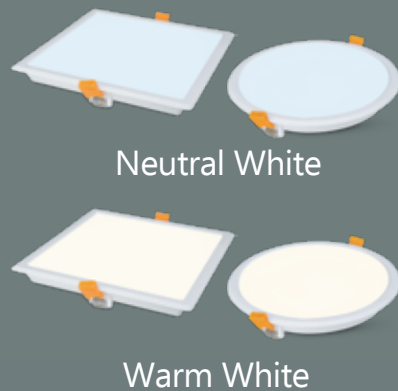

LED RECESS PANEL-3 in 1 (MOODLIGHT)

MoodLight LED panel is designed to provide light in 3 different colour options – Cool White (6500K), Neutral White (4000K), and Warm White (3000K) in the same panel. You can change the light colour as per your mood with the help of ON-OFF switch.

Details	LED Recess Panel - 3 in 1 (Moodlight)	
Rated Wattage	10W	15W
Lumen	1000	1500
Power Factor	>0.90	>0.90
Colour Temperature	3 in 1 (6500K, 4000K, 3000K)	3 in 1 (6500K, 4000K, 3000K)
Shape	Square/Round	Square/Round
Cut-out size (mm)	Square - 105X105 Round - Ø105mm	Square - 150x150 Round - Ø150mm
Housing	Polycarbonate	Polycarbonate
MRP (₹)	1000	1200
Std. Pkg.	20	20