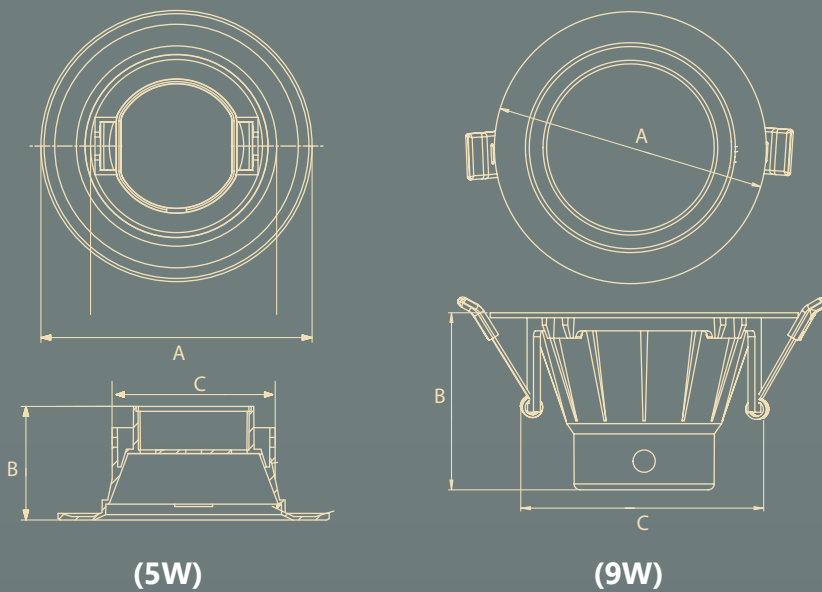

Rated Wattage	Length (A)	Height (B)	Cut-Out (C)
5W	112	47	75
9W	105	61	90

All dimensions are in mm

APPLICATIONS

- Residences • Showrooms • Malls • Offices • Educational Institutes