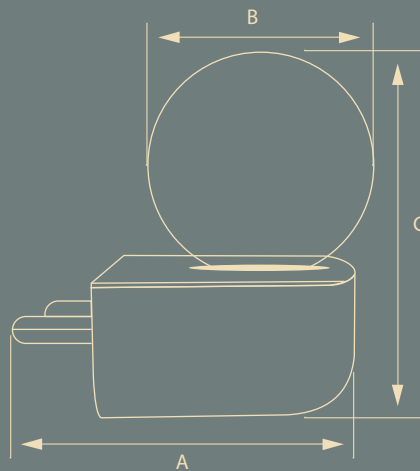

Rated Wattage	Length (A)	Width (B)	Height (C)
0.5W	68	45	70
All dimensions are in mm			

APPLICATIONS

- Home
- Offices
- Retail Shops
- Showrooms