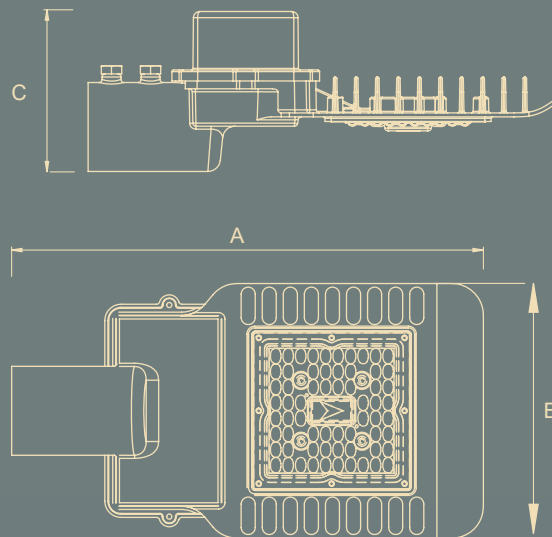

Rated wattage	Length (A)	Width (B)	Height (C)
20W/24W	246	103	85
30W/40W	255	118	85
70W	302	163	107

All dimensions are in mm

APPLICATIONS

• Roads • Parks • Parking Areas