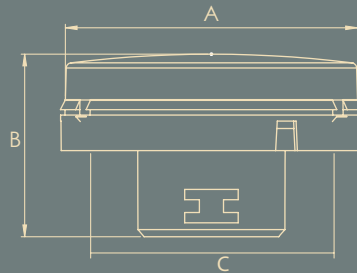

Rated Wattage	Length (A)	Height (B)	Cut-Out (C)
6W/9W	82	64	48
12W/15W	141	66	48

All dimensions are in mm

APPLICATIONS

• Showrooms • Malls • Residences • Educational Institutes