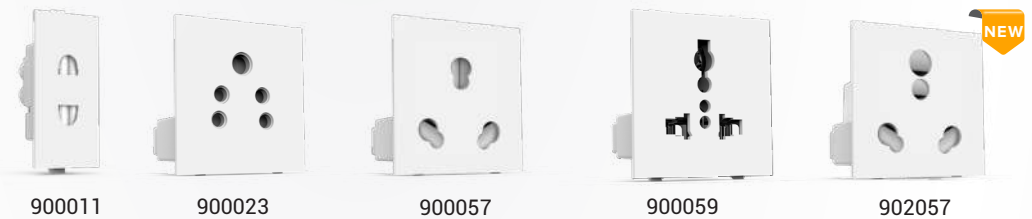

■ 6A & 16A Sockets

Code	Item Description	Mod.	Rate ₹	Pkg.	Std.Pkg.
900011	6A 2 Pin Socket with Shutter	1M	61.00	20	1200
900023	6A 2 in 1 Socket	2M	64.00	20	800
900059	6A International Socket	2M	154.00	10	500
900057	6A & 16A Socket with Shutter	2M	143.00	10	500
902057	6A & 16A Socket with Shutter Raised	2M	143.00	10	500
900067	25A 3 Pin Socket with Shutter	2M	167.00	10	500
900013	6A Socket with Shutter	2M	114.00	10	500
900019	6A 3 Pin Socket with Shutter	2M	96.00	10	500
900257	6A & 16 Socket (Porcelain Base)	2M	143.00	10	500