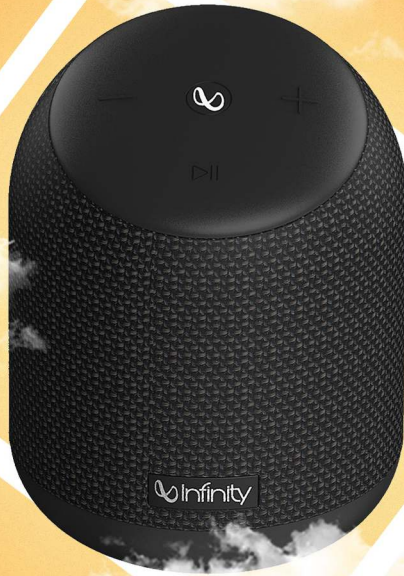

DEEP  
BASS

DUAL  
EQUALIZER

WIRELESS BLUETOOTH  
STREAMING

DUAL SPEAKER  
CONNECT

# CLUBZ 150

PORTABLE BLUETOOTH SPEAKER

Compact, portable, rugged durable. This wireless Bluetooth, IPX7 Waterproof, speaker fits in everywhere. Pair up with Dual Connect for a powerful immerse deep bass sound and play on and on with 9 hours playtime!

# CLUBZ 250

PORTABLE BT STEREO SPEAKER

The perfect, portable, wireless stereo speaker is loaded with amazing features. With 10 hours playtime, deep bass, dual EQ, dual connect, speakerphone and IPX7 waterproof, it plays to your every mood, and your every need.